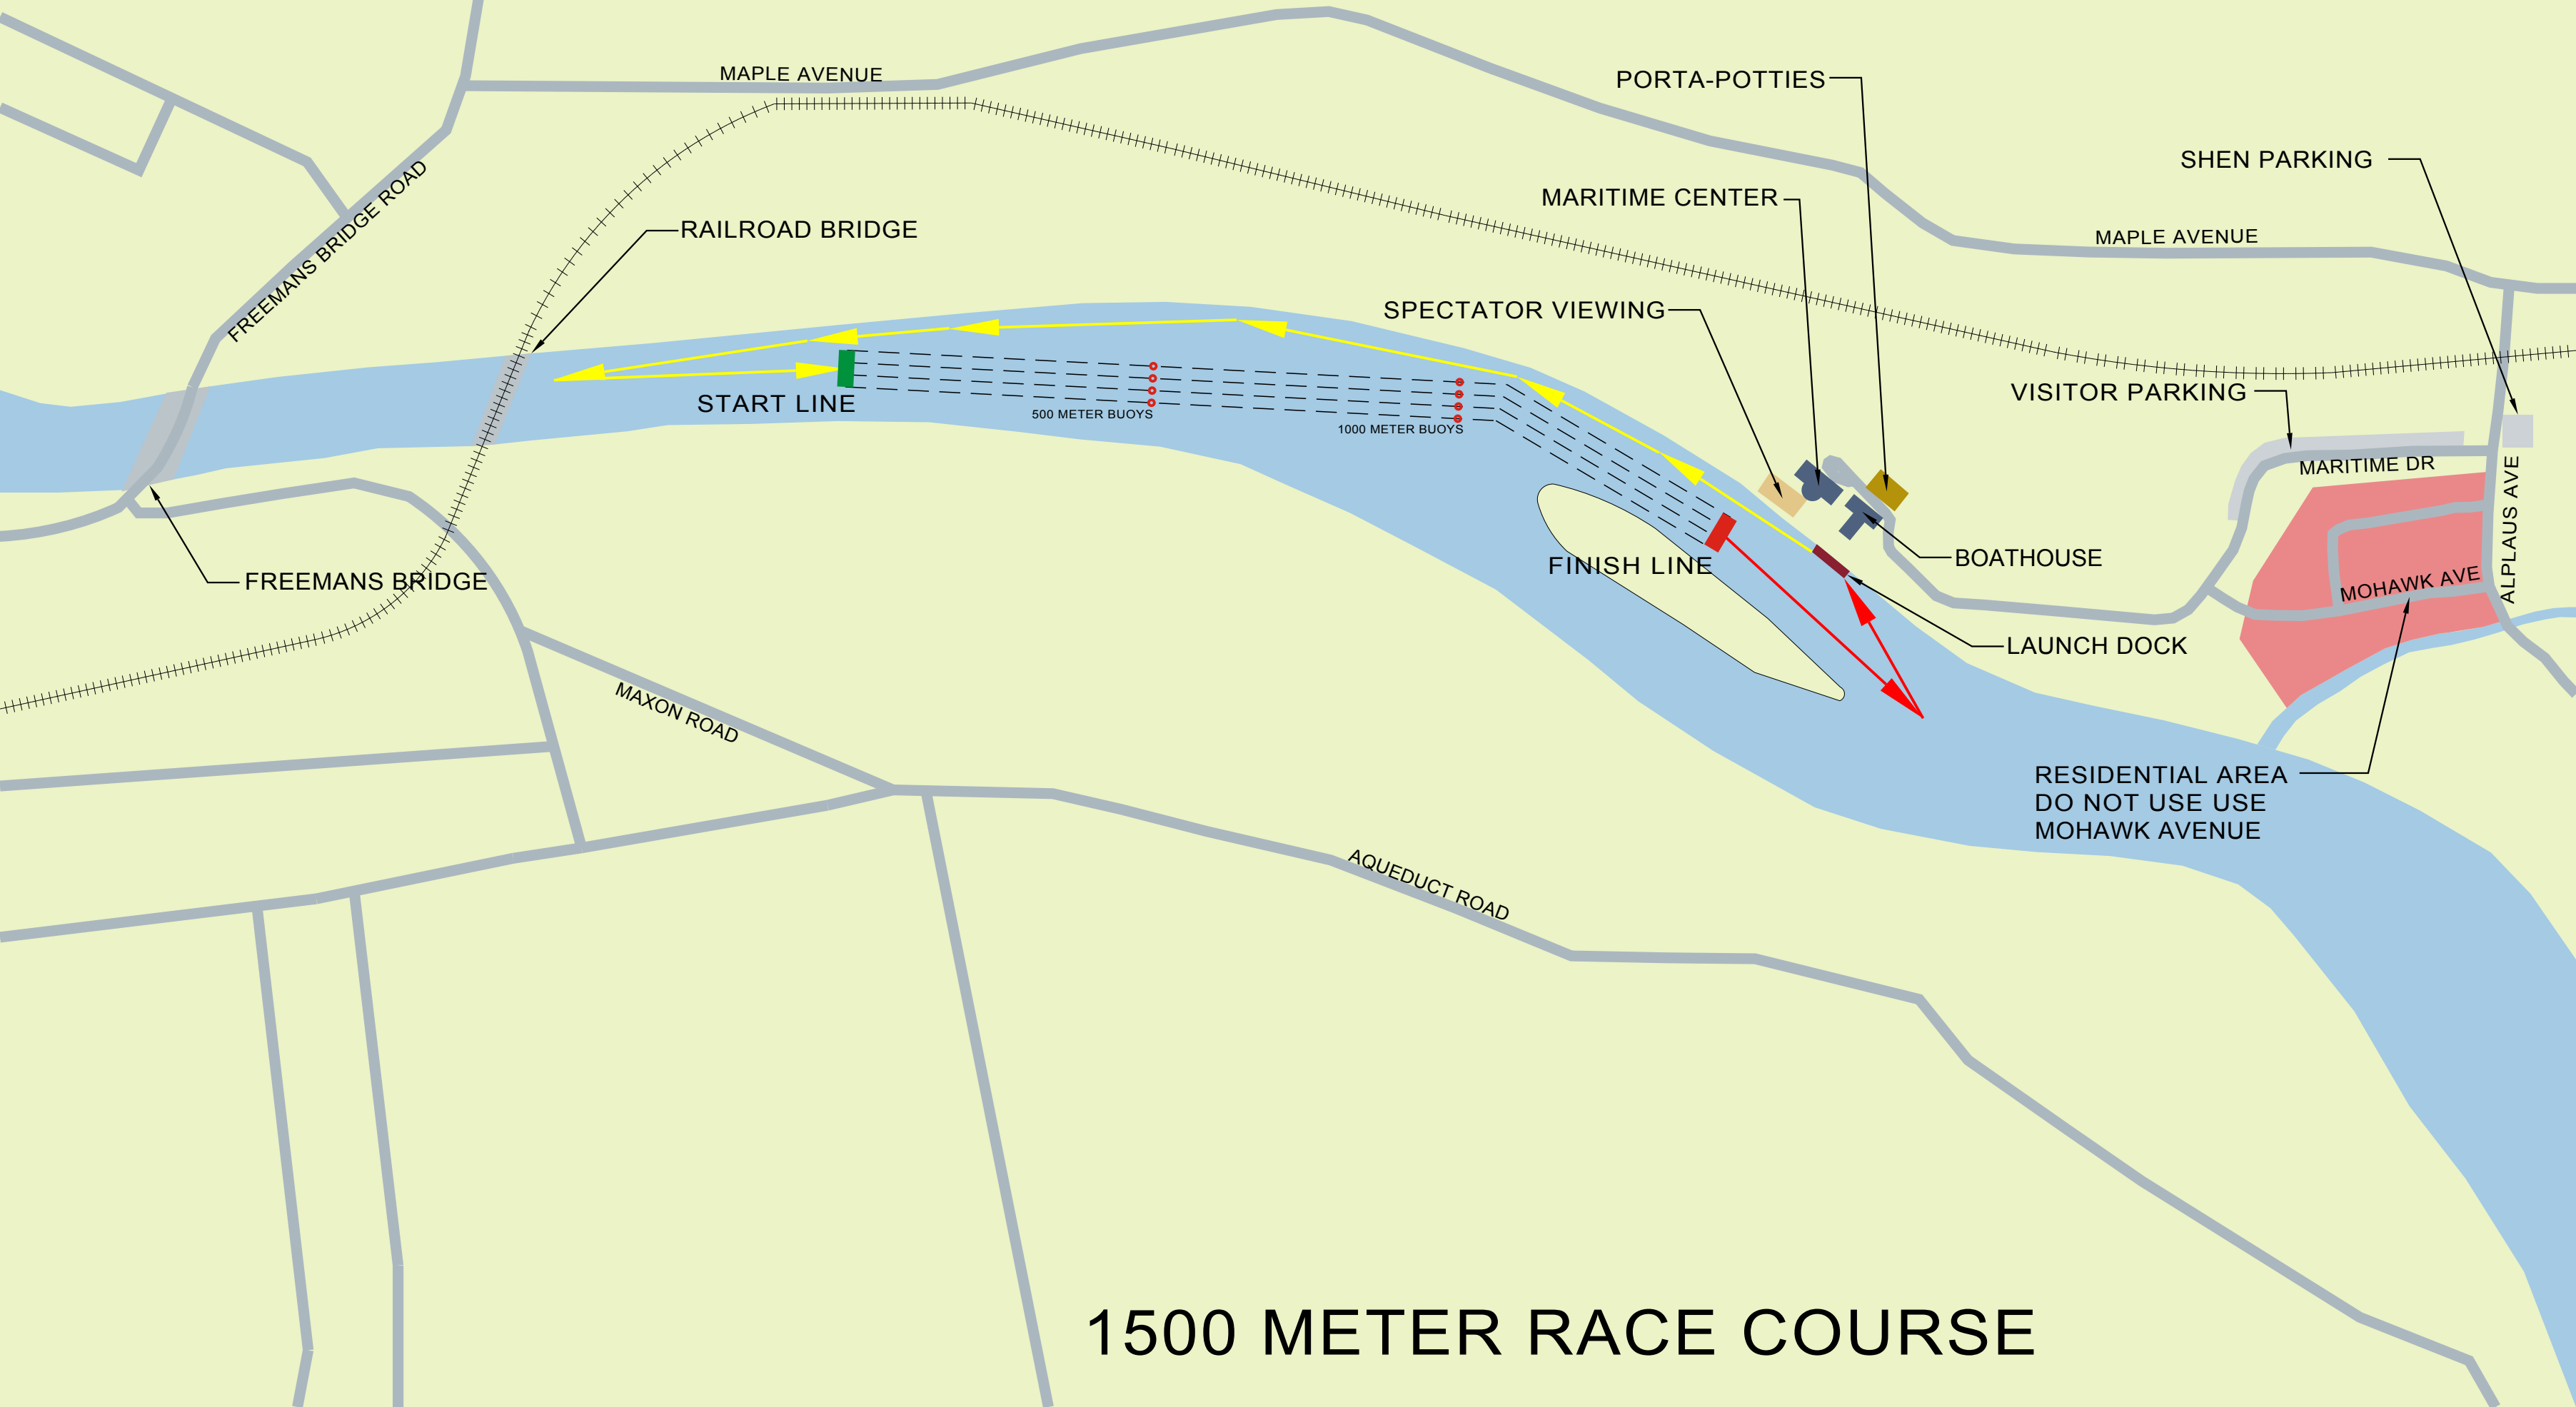

# FRIENDS OF SHENENDEHOWA CREW, INC. SCULL OF THE DUCK REGATTA RACE COURSE VENUE MAP

1500 METER RACE COURSE